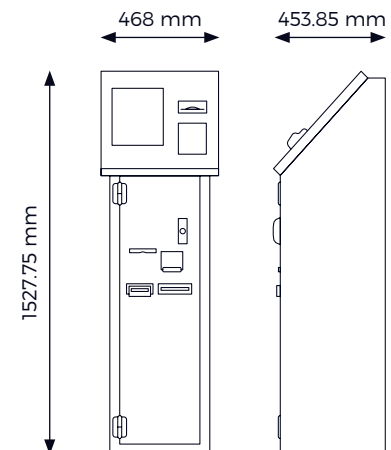

Machine build specification:

The standard specification of the Thomas 8026C PayStation includes industry-leading products:

- JCM iPRO Note Acceptor
- Azkoyen D4S Coin Acceptor (£1 recycled & everything else rejected)
- Single Money Controls Universal Hopper
- Single Money Controls Compact Hopper
- 3 x Fujitsu F53 Note Dispenser Cassettes

Capacities:

- Note stacker – 900 notes / TITO tickets
- Universal – 2500 coins (£1)
- Compact – 350 coin (£1)
- Per note dispenser cassette – 450 Notes

Key Dimensions:

Approx gross weight: 65 kg
 Max height: 1527.75 mm
 Max width: 468 mm
 Depth: 453.85 mm